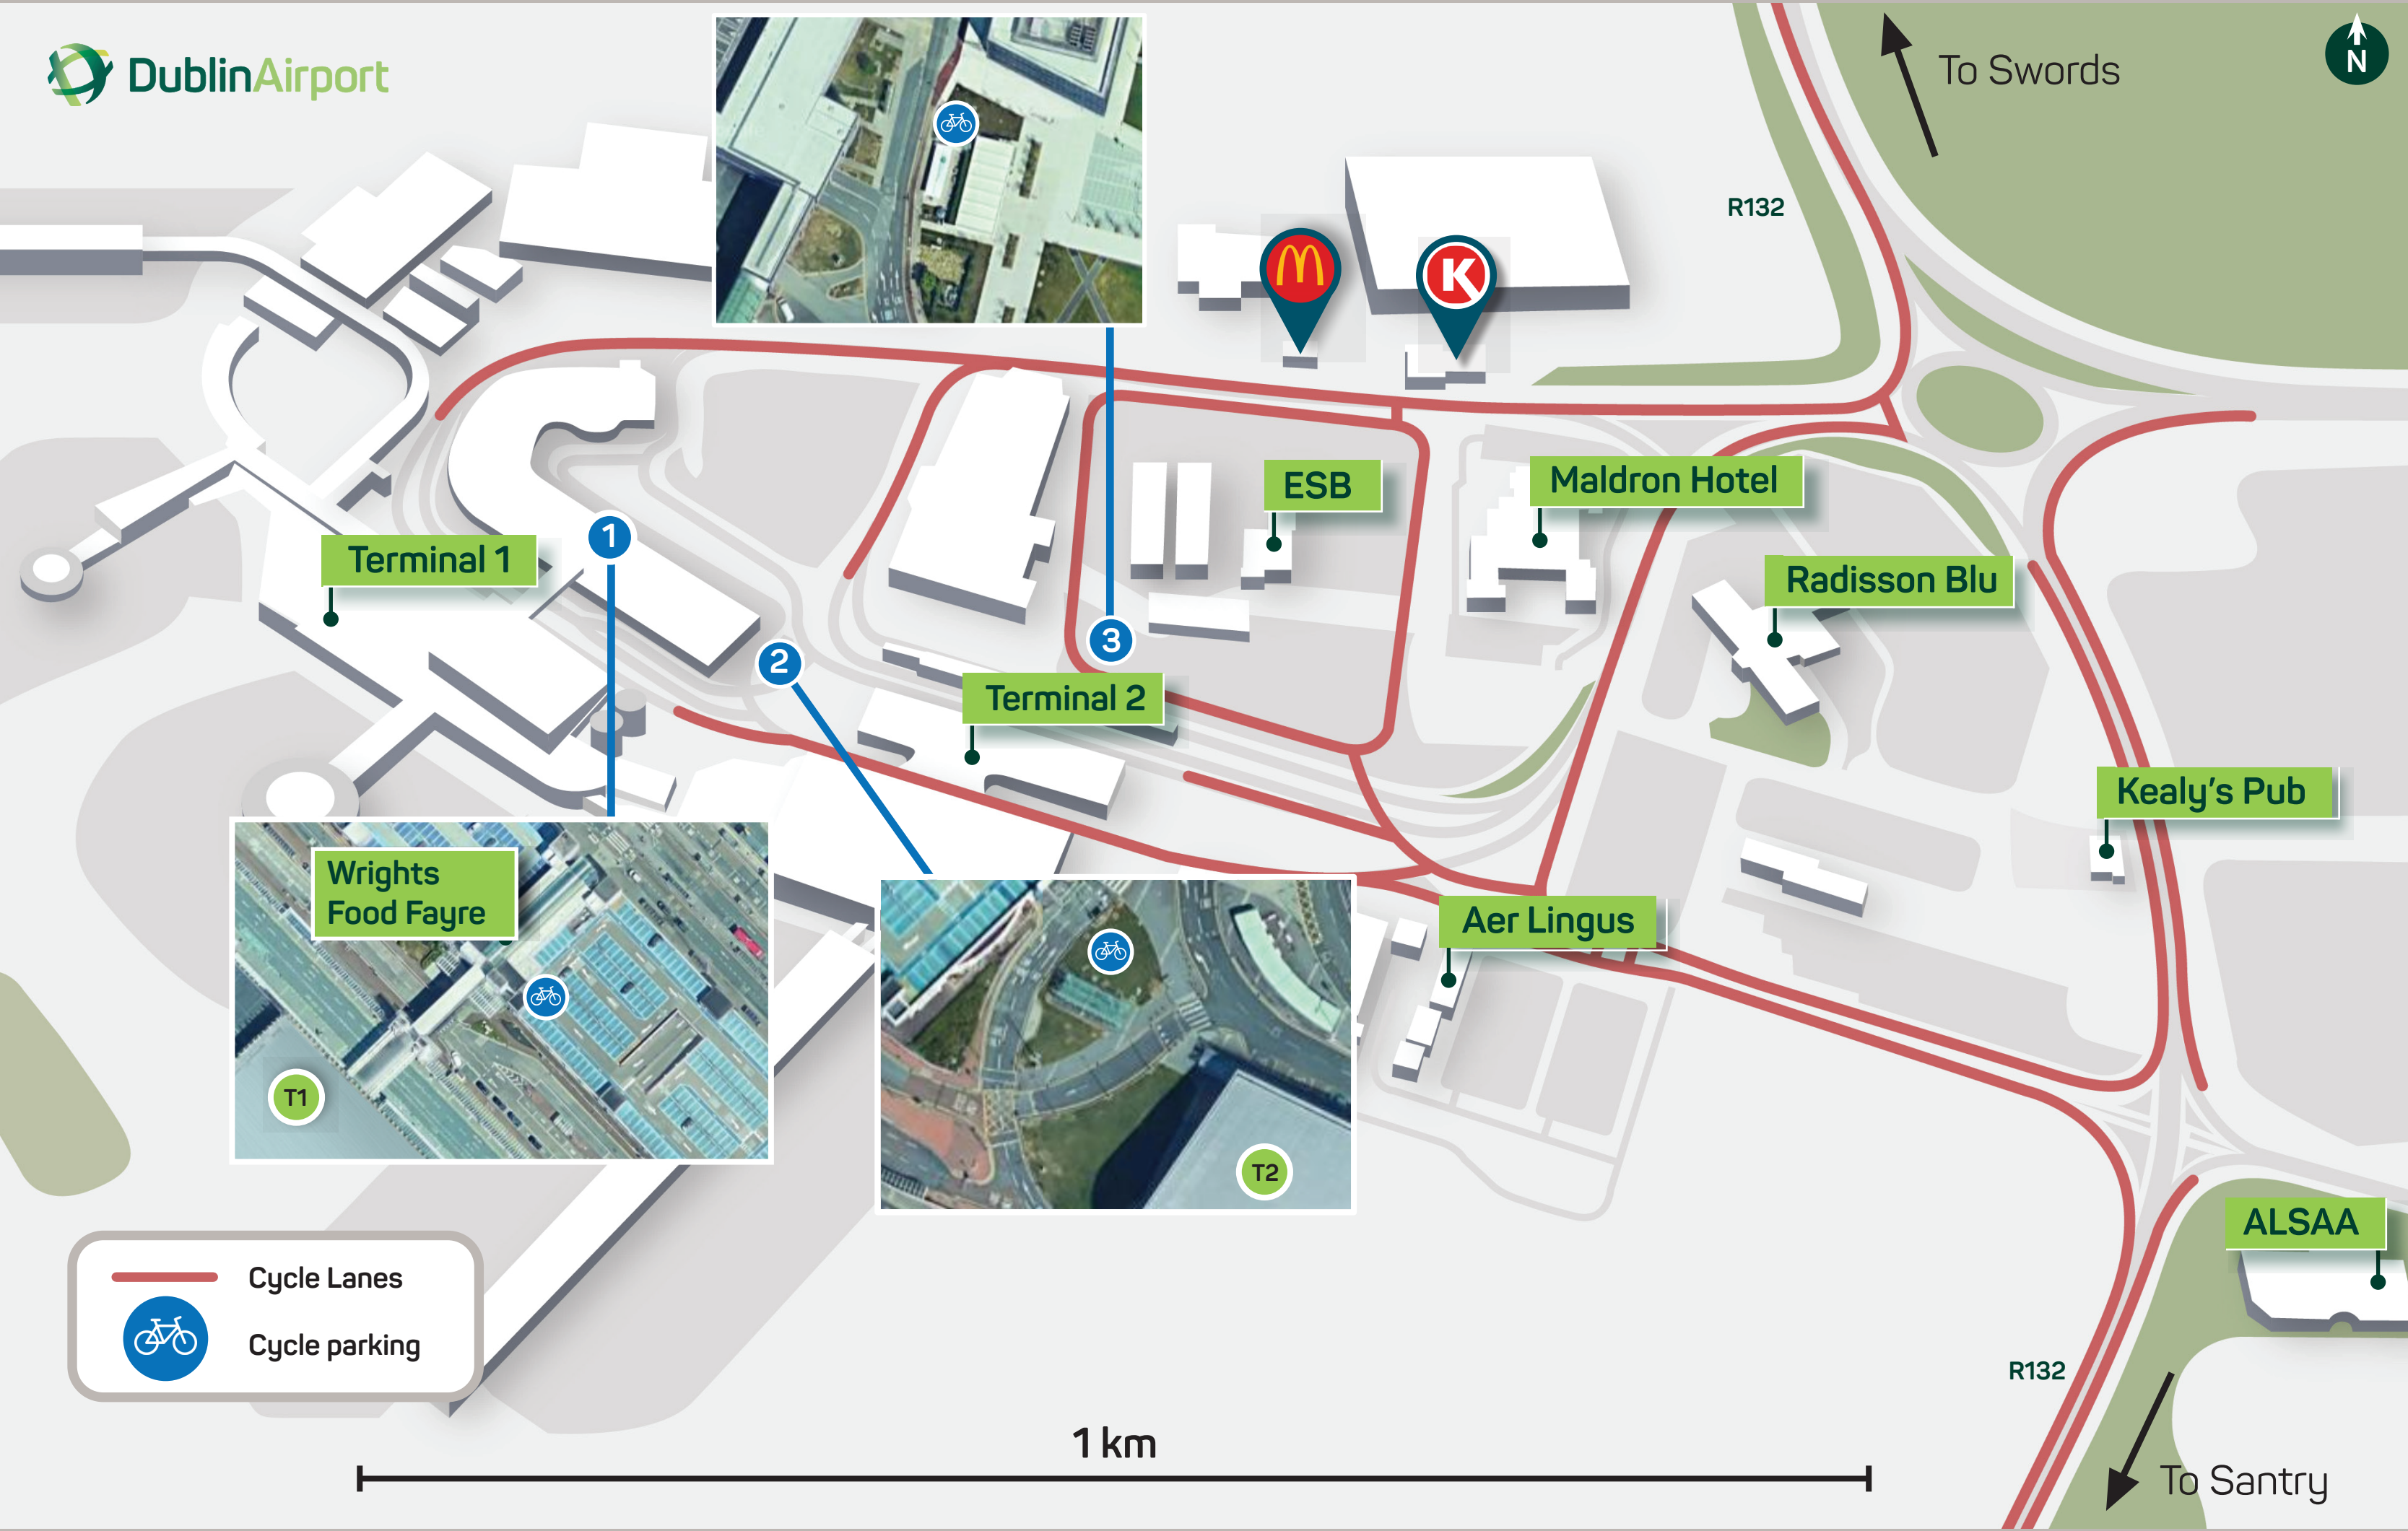

To Swords

R132

Terminal 1

1

ESB

Maldron Hotel

Radisson Blu

Terminal 2

2

3

Kealy's Pub

Wrights Food Fayre

T1

Aer Lingus

T2

ALSAA

Cycle Lanes

Cycle parking

1 km

R132

To Santry